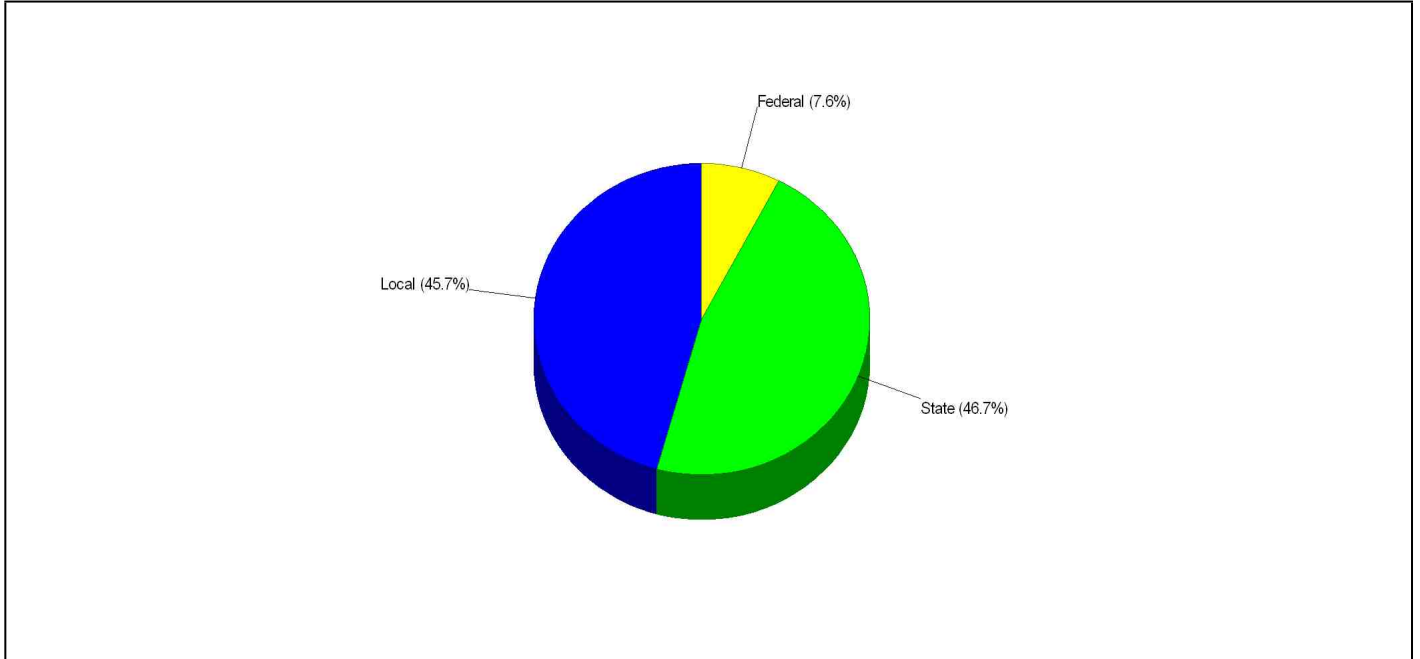

Michael Morris, MBA, REALTOR®

Office: 727-251-7447

email: ocean@coldwellbanker.com

Web: beachmove.com

School Funding FOR PINELLAS COUNTY SCHOOL DISTRICT

Prepared by Michael Morris, MBA, REALTOR®