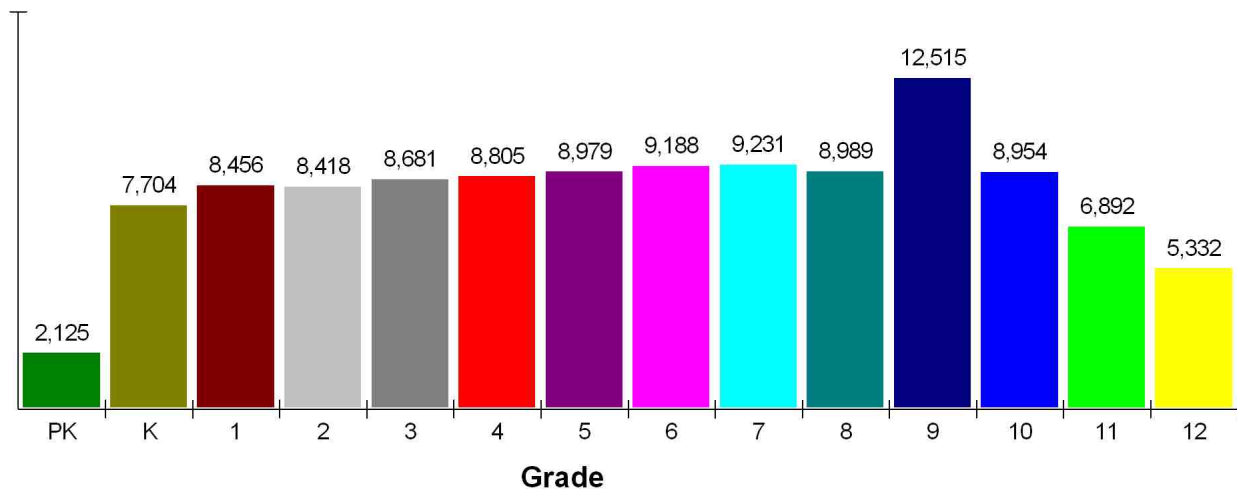

Michael Morris, MBA, REALTOR®

Office: 727-251-7447
email: ocean@coldwellbanker.com
Web: beachmove.com

General Facts FOR PINELLAS COUNTY SCHOOL DISTRICT

PINELLAS COUNTY SCHOOL DISTRICT
301 4TH SW ST
LARGO, FL 33770

Type:	(727)588-6011	Independent Local District
Grade Range:		PK - 12
Schools:		171
Teacher:		6,670
Students:		114,269
Student/Teacher Ratio:		17.1 To 1
Student/Librarian Ratio:		960.2 To 1
Secondary Student/Guidance Ratio:		208.0 To 1

Student Enrollment By Grade FOR PINELLAS COUNTY SCHOOL DISTRICT

Total Enrollment = 114,269

National Enrollment Ranking: 22 of 15,679 (99th Percentile)
State Enrollment Ranking: 7 of 72 (91st Percentile)

Prepared by Michael Morris, MBA, REALTOR®