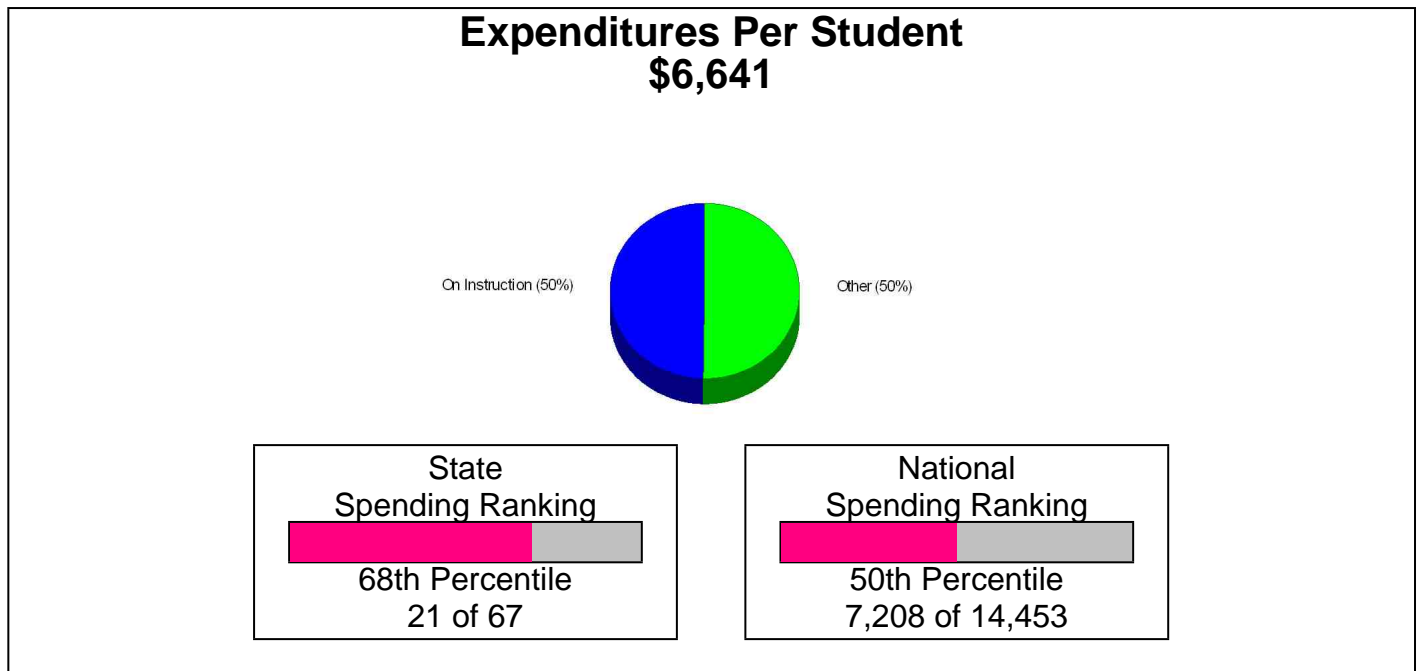

School Expenditures FOR PINELLAS COUNTY SCHOOL DISTRICT

Expenditures Per Student
$6,641

Prepared by Michael Morris, MBA, REALTOR®