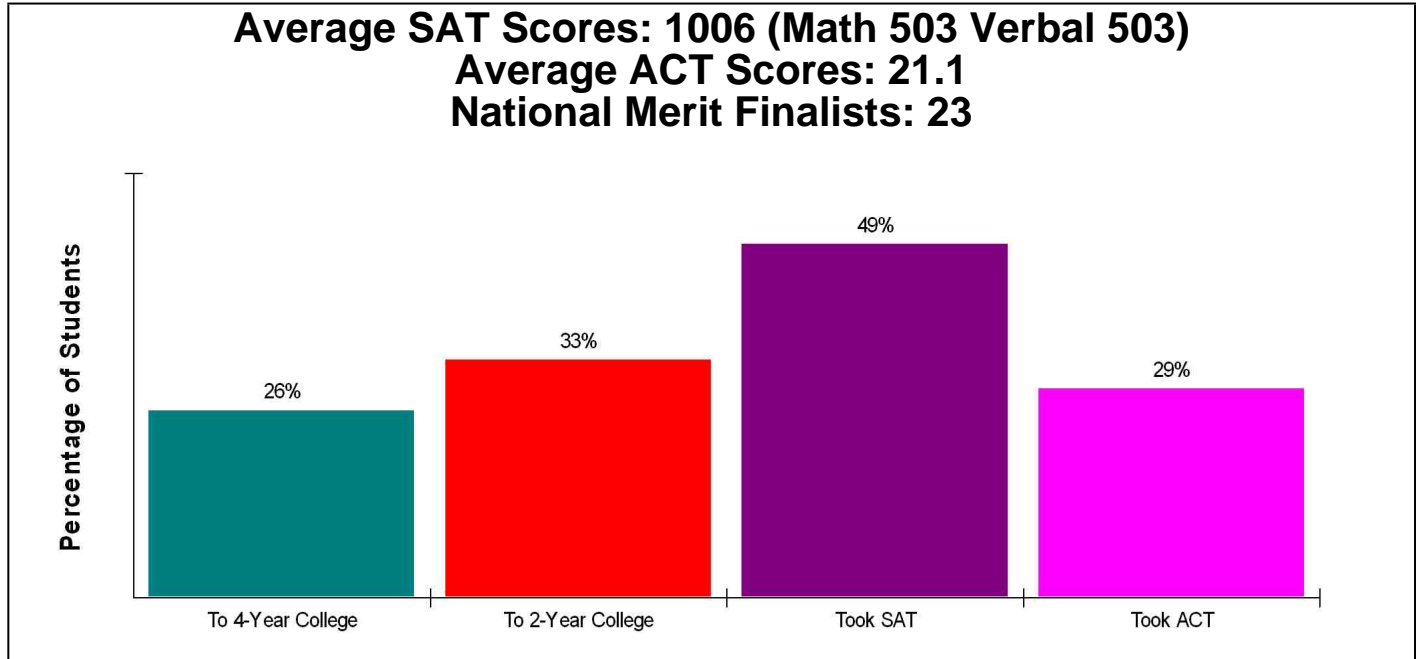

Michael Morris, MBA, REALTOR®

Office: 727-251-7447
email: ocean@coldwellbanker.com
Web: beachmove.com

High School Statistics FOR PINELLAS COUNTY SCHOOL DISTRICT

Average SAT Scores: 1006 (Math 503 Verbal 503)
Average ACT Scores: 21.1
National Merit Finalists: 23