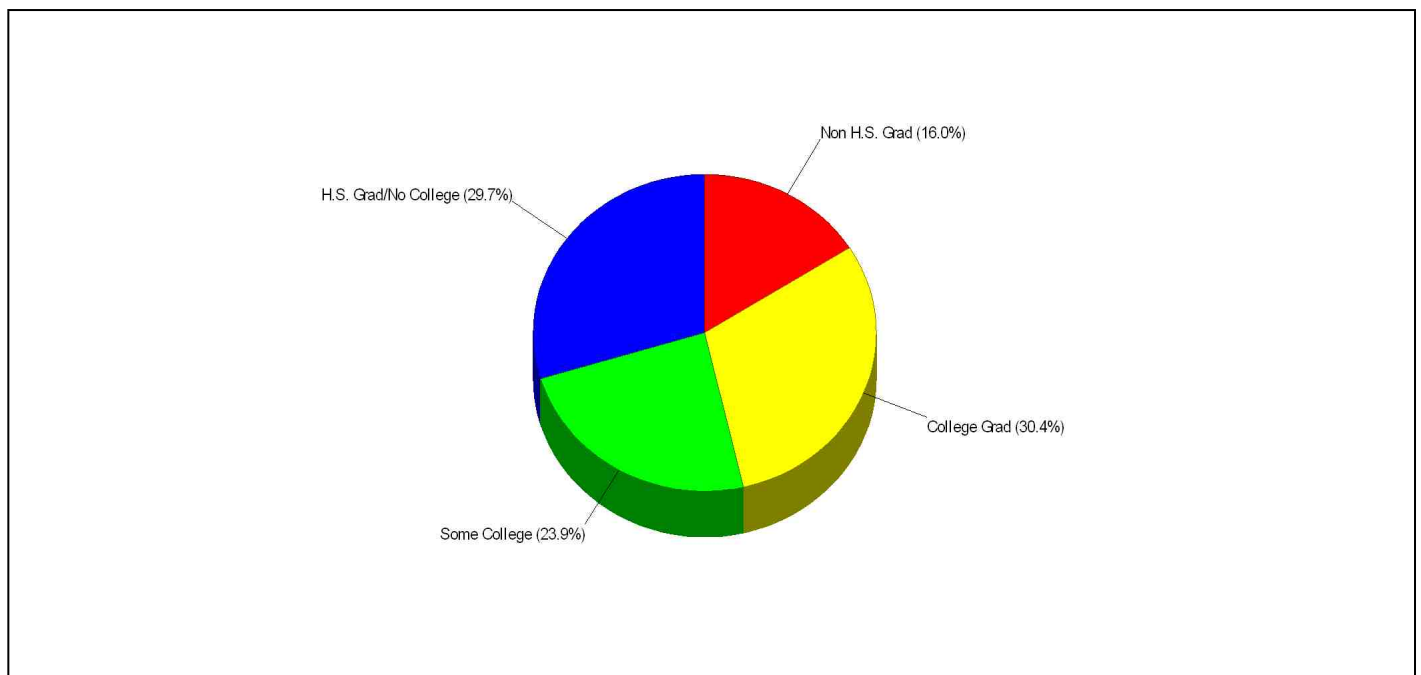

Student/Teacher Ratio: 5.5 to 1

Mascot: Knights

Michael Morris, MBA, REALTOR®

Office: 727-251-7447
email: ocean@coldwellbanker.com
Web: beachmove.com

Income FOR PINELLAS COUNTY SCHOOL DISTRICT

Parent Education Level FOR PINELLAS COUNTY SCHOOL DISTRICT